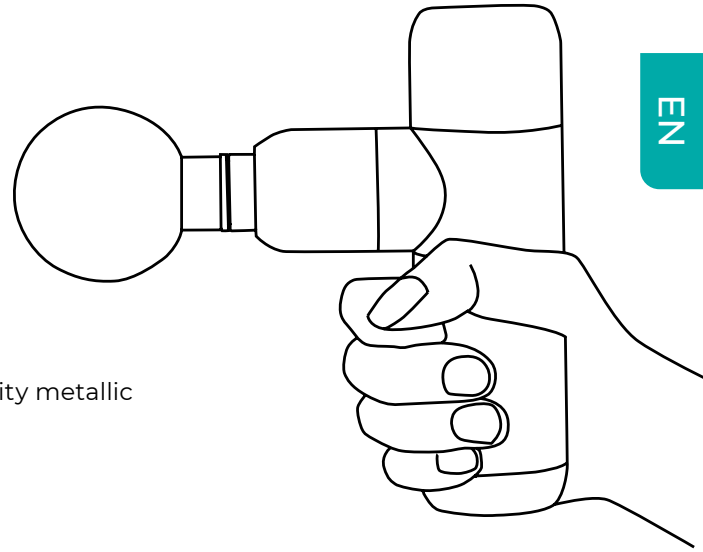

ADVANTAGES

4

Modern T-shaped design

The slim, innovative and ergonomic non-slip handle allows a comfortable grip and easy handling.

The attractiveness of the product is underlined by the high-quality metallic design, which is enhanced by the clean T-shaped lines.

Great power directly into the body depths

Thanks to its precise internal balancing, the MISURA MB4 has a power output of up to 2800 rpm with very low energy consumption. This powerful energy source hits muscle groups up to 6 mm deep. It quickly dissolves lactic acid created by physical exertion, stretching every muscle cell, bringing relief deep into the entire body.