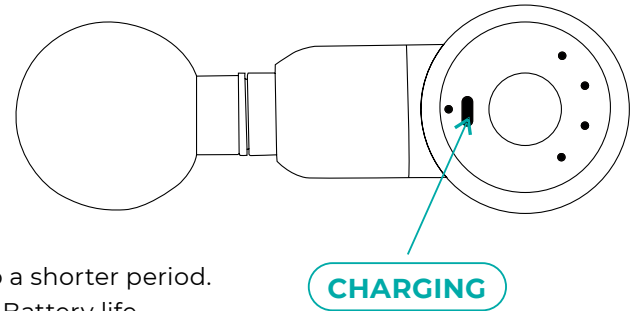

CHARGING

9

- Fully charge the battery for approximately 4 hours before first use.
- Connect the DC adapter (5V/1A) to the charging port and plug the charger cable into the wall socket.
- Once the adapter is connected, the green LED on the device will start flashing to indicate active charging.
- A full charge is indicated when the green LED stops flashing and begins to glow steadily.
- The battery can be recharged at any time at any charge level.
- It is not recommended to fully discharge the battery. Fully discharging the battery significantly shortens its life.
- operation and reducing the operating time from 10 minutes to a shorter period.
- Average battery life is up to 4 hours based on speed level one. Battery life decreases when using a higher speed grade.

WARM TIPS

The device should be kept fully charged even when not in use. This helps to extend the battery life of the device. The battery can last approximately 2 years on a full charge. However, we recommend checking the battery every six months and recharging it fully if necessary.