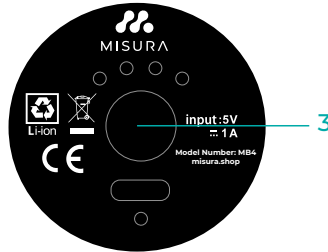

PARAMETERS

2

1. Removable, replaceable heads. Remove with a strong pull
2. High-speed brushless motor
3. On/Off button
4. Battery status indicator LED (blue)
5. Frequency level indicator LED (blue)
6. USB charging port – DV 5V/1A

Product name	MB4 massage device
Battery	Li-ion 2000 mAh
Working time	3–4 hours
Charging time	4 hours
Speed	1200–2800 rpm
Levels	4 speeds
Pulses/punches	6 mm
Weight	495g / 800g
Dimensions	14.5 × 9 × 4.5 cm