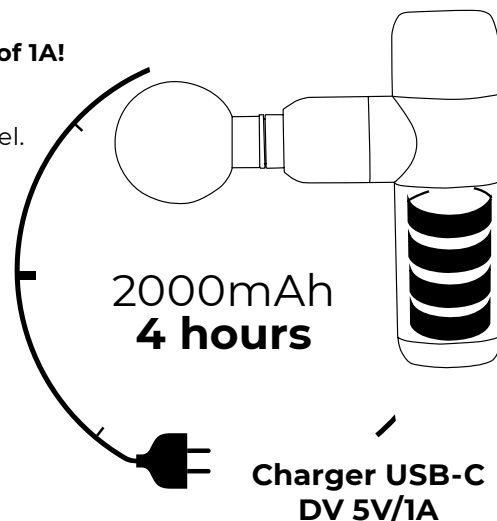

Longer battery life. Powerbank functions for your mobile phone

The MISURA MB4 massager is equipped with a 2000 mAh lithium battery for energy storage with a battery life of up to 4 hours. It takes approximately 3 hours to fully charge the battery. Thanks to the unique design technology, the device achieves high performance with minimal power consumption.

The MISURA MB4 massager can be charged using a USB-C regular phone adapter or a **DV 5V/1A** adapter (not included). In addition, the device can be used as a power bank to charge mobile phones (this feature does not apply to Apple products).

WARNING: Always use an adapter with a maximum output amperage of 1A! Otherwise, the device may be destroyed.

This unique functionality makes the MISURA MB4 the ideal device for travel.

Smart Shutdown function

The duration of use of the massager varies according to different parts of the body. To prevent too much massage time on one part of the body and possible damage to muscles and bones, the massager is equipped with a Smart Shutdown time function. It automatically stops after 10 minutes of continuous use. This protects your body and prolong the life of the machine.