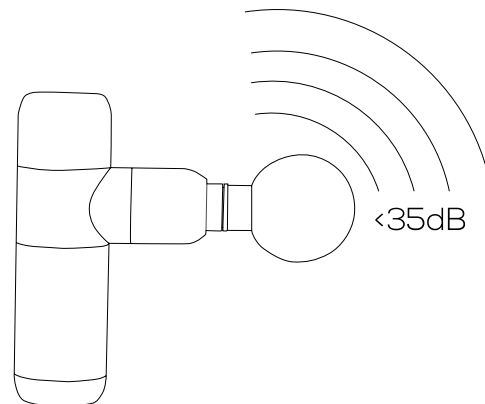

Four-stage frequency conversion and intelligent pressure sensor technology

The device is scientifically designed with the specific needs of its user in mind. The variable four-stage frequency conversion and the intelligent vibration mode of pressure sensing adapt perfectly to the individual needs of its users. Whether it's an everyday, soothing and relaxing massage or a professional's care that requires a deep, intense massage, you will always find the right amplitude.

Quiet operating mode. Enjoy a moment of relaxation

The high-end brushless motor features a new generation of noise reduction technology that regulates noise to just 35 decibels. This guarantees quiet operation wherever you choose to use the machine. Whether in the gym, locker room or in the quiet of the office or home, for example. In silence, let your fatigue subside and give your body and mind a relaxing and peaceful relaxation.