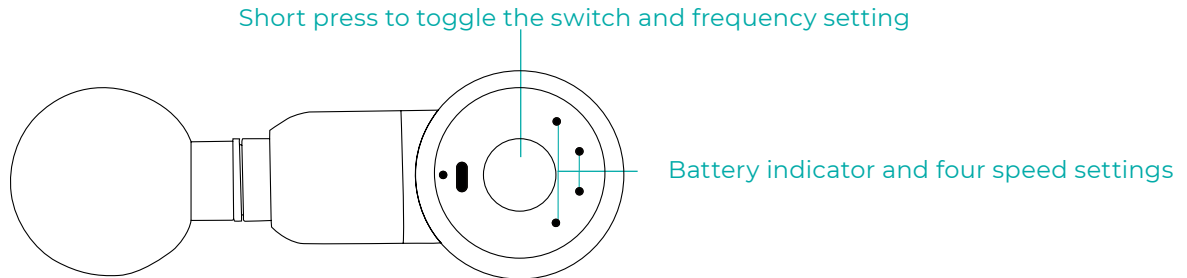

SWITCHING THE SPEED LEVEL

Once the massager is turned on, the speed level can be switched by briefly pressing the On/Off button.

SMART MODE (Intelligent Pressure Sensing Technology)

1st speed level with one indicator light, start-up speed is 1,200 rpm, massage speed is 1,500 rpm.

2nd gear with two indicator lights, start-up speed is 1,200 rpm, massage speed is 2,200 rpm.

3rd gear with three indicator lights, start-up speed is 1 200 rpm, massage speed is 2 800 rpm.

4th gear with four indicator lights, start-up speed is 1,200 rpm, massage speed is regulated according to pressure in the range of 1,500, 2,200 to 2,800 rpm. With this gear, you can enjoy the speed of 1st, 2nd and 3rd gear and no need to switch one by one, it is very convenient.

After the cycle of 1st, 2nd, 3rd and 4th gear, shift to gear 0. Only the power function is available at this time, there is no vibration.