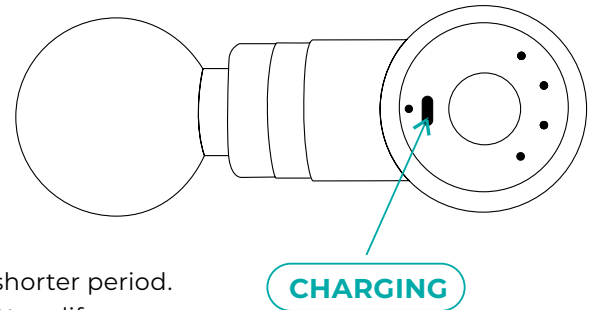

CHARGING

9

- Fully charge the battery for approximately 4 hours before first use.
- Connect the DC adapter (5V/1A) to the charging port and plug the charger cable into the wall socket.
- Once the adapter is connected, the green LED on the device will start flashing to indicate active charging.
- A full charge is indicated when the green LED stops flashing and begins to glow steadily.
- The battery can be recharged at any time at any charge level.
- It is not recommended to fully discharge the battery. Fully discharging the battery significantly shortens its life.
- operation and reducing the operating time from 10 minutes to a shorter period.
- Average battery life is up to 4 hours based on speed level one. Battery life decreases when using a higher speed grade.

TIPS

The device should be kept fully charged even when not in use. This helps to extend the battery life of the device. The battery can last approximately 2 years on a full charge. However, we recommend checking the battery every six months and recharging it to full if necessary.