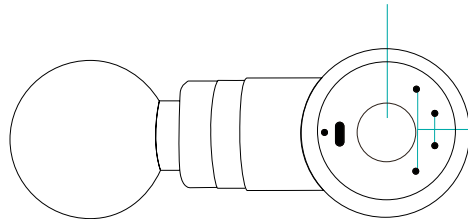

EASY OPERATION

8

EN

SWITCHING THE SPEED LEVEL

Once the massager is turned on, the speed level can be switched by briefly pressing the On/Off button.

SMART MODE (Intelligent Pressure Sensing Technology).

1st speed level with one indicator light, start-up speed is 1,200 rpm, massage speed is 1,500 rpm.

2nd gear with two indicator lights, start-up speed is 1,200 rpm, massage speed is 2,200 rpm.

3rd gear with three indicator lights, start-up speed is 1 200 rpm, massage speed is 2 800 rpm.

4th gear with four indicator lights, start-up speed is 1,200 rpm, massage speed is regulated according to pressure in the range of 1,500, 2,200 to 2,800 rpm. With this gear, you can enjoy the speed of 1st, 2nd and 3rd gear and no need to switch one by one, it is very convenient.

After the cycle of 1st, 2nd, 3rd and 4th gear, shift to gear 0. Only the power function is available at this time, there is no vibration.

Short press to toggle the switch and frequency setting

Battery indicator and four speed settings