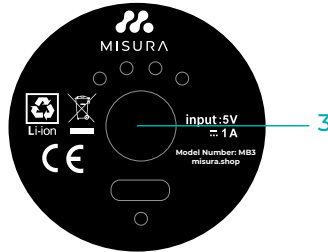

PARAMETERS

2

1. Removable, replaceable heads. Remove with a strong pull
2. High-speed brushless motor
3. On/Off button
4. Battery status indicator LED (blue)
5. Frequency level indicator LED (blue)
6. USB charging port – DV 5V/1A

Product name	MB3 massage device
Battery	Li-ion 2 000 mAh
Working time	3–4 hours
Charging time	4 hours
Speed	1,200–2,800 rpm
Levels	4 speeds
Pulses/punches	6 mm
Weight	465 g / 800 g
Dimensions	14.5 × 9 × 4.5 cm