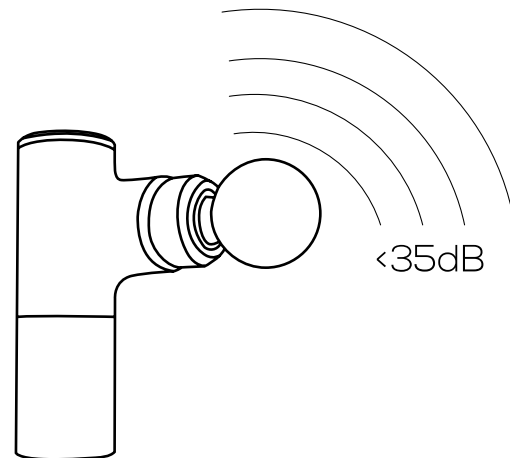

Four-stage frequency conversion and intelligent pressure sensor technology

The device is scientifically designed with the specific needs of its user in mind. The variable four-stage frequency conversion and the intelligent vibration mode of pressure sensing adapt perfectly to the individual needs of its users. Whether it's an everyday, soothing and relaxing massage or a professional's care that requires a deep, intense massage, you will always find the right amplitude.

Quiet operating mode. Enjoy a moment of relaxation

The high-end brushless motor features a new generation of noise reduction technology that regulates noise to just 35 decibels. This guarantees quiet operation wherever you choose to use the machine. Whether in the gym, locker room or in the quiet of the office or home, for example. In silence, let your fatigue subside and give your body and mind a relaxing and peaceful relaxation.