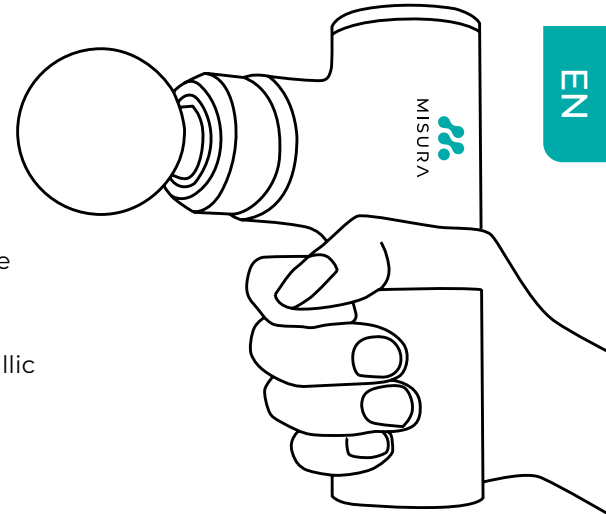

ADVANTAGES

4

Modern T-shaped design

The slim, innovative and ergonomic non-slip handle allows a comfortable grip and easy handling.

The attractiveness of the product is underlined by the high-quality metallic design, which is enhanced by the clean T-shaped lines.

Great power directly into the body depths

Thanks to its precise internal balancing, the MISURA MB3 has a power output of up to 2800 rpm with very low energy consumption. This powerful energy source hits muscle groups up to 6 mm deep. It quickly dissolves lactic acid created by physical exertion, stretching every muscle cell, bringing relief deep into the entire body.

EN