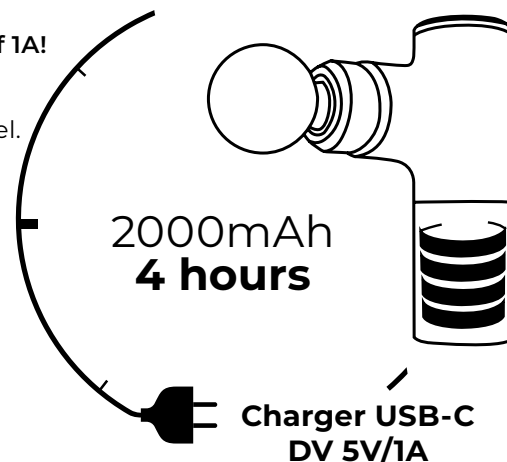

Longer battery life. Powerbank functions for your mobile phone

The MISURA MB3 massager is equipped with a 2,000 mAh lithium battery for energy storage with a battery life of up to 4 hours. It takes approximately 3 hours to fully charge the battery. Thanks to the unique design technology, the device achieves high performance with minimal power consumption.

The MISURA MB3 massager can be charged using a USB-C regular phone adapter or a **DV 5V/1A** adapter (not included). In addition, the device can be used as a power bank to charge mobile phones (this feature does not apply to Apple products).

WARNING: Always use an adapter with a maximum output amperage of 1A! Otherwise, the device may be destroyed.

This unique functionality makes the MISURA MB3 the ideal device for travel.

Smart Shutdown function

The duration of use of the massager varies according to different parts of the body. To prevent too much massage time on one part of the body and possible damage to muscles and bones, the massager is equipped with a Smart Shutdown time function. It automatically stops after 10 minutes of continuous use. This protects your body and prolong the life of the machine.