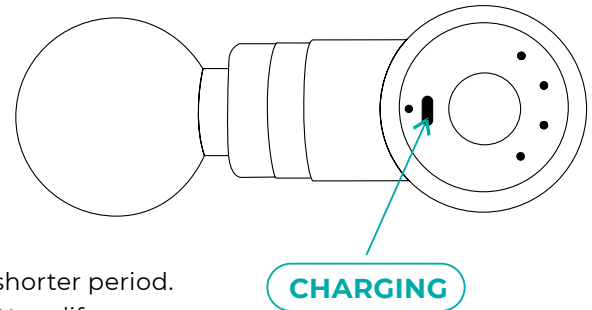

CHARGING

9

- Fully charge the battery for approximately 4 hours before first use.
- Connect the DC adapter (5V/1A) to the charging port and plug the charger cable into the wall socket.
- Once the adapter is connected, the green LED on the device will start flashing to indicate active charging.
- A full charge is indicated when the green LED stops flashing and begins to glow steadily.
- The battery can be recharged at any time at any charge level.
- It is not recommended to fully discharge the battery. Fully discharging the battery significantly shortens its life.
- operation and reducing the operating time from 10 minutes to a shorter period.
- Average battery life is up to 4 hours based on speed level one. Battery life decreases when using a higher speed grade.

TIPS

The device should be kept fully charged even when not in use. This helps to extend the battery life of the device. The battery can last approximately 2 years on a full charge. However, we recommend checking the battery every six months and recharging it to full if necessary.