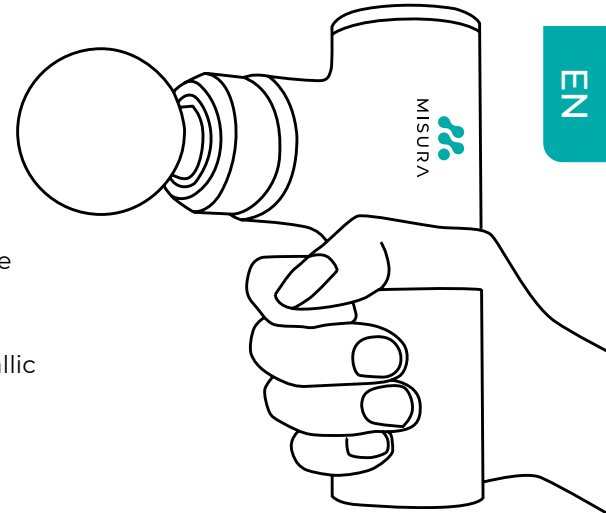

ADVANTAGES

4

Modern T-shaped design

The slim, innovative and ergonomic non-slip handle allows a comfortable grip and easy handling.

The attractiveness of the product is underlined by the high-quality metallic design, which is enhanced by the clean T-shaped lines.

Great power directly into the body depths

Thanks to its precise internal balancing, the MISURA MB3 has a power output of up to 2800 rpm with very low energy consumption. This powerful energy source hits muscle groups up to 6 mm deep. It quickly dissolves lactic acid created by physical exertion, stretching every muscle cell, bringing relief deep into the entire body.

EN