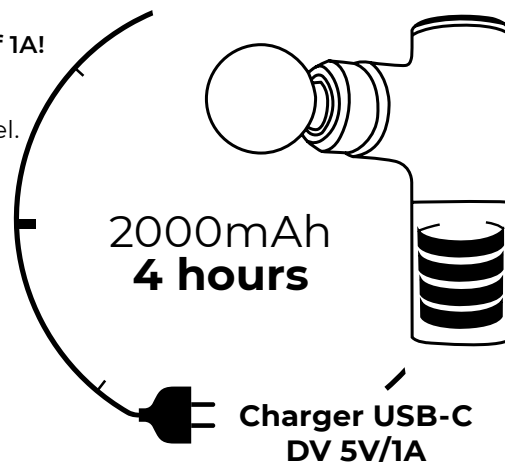

Longer battery life. Powerbank functions for your mobile phone

The MISURA MB3 massager is equipped with a 2,000 mAh lithium battery for energy storage with a battery life of up to 4 hours. It takes approximately 3 hours to fully charge the battery. Thanks to the unique design technology, the device achieves high performance with minimal power consumption.

The MISURA MB3 massager can be charged using a USB-C regular phone adapter or a **DV 5V/1A** adapter (not included). In addition, the device can be used as a power bank to charge mobile phones (this feature does not apply to Apple products).

WARNING: Always use an adapter with a maximum output amperage of 1A! Otherwise, the device may be destroyed.

This unique functionality makes the MISURA MB3 the ideal device for travel.

Smart Shutdown function

The duration of use of the massager varies according to different parts of the body. To prevent too much massage time on one part of the body and possible damage to muscles and bones, the massager is equipped with a Smart Shutdown time function. It automatically stops after 10 minutes of continuous use. This protects your body and prolong the life of the machine.