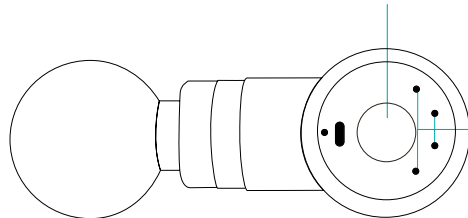

EASY OPERATION

8

EN

SWITCHING THE SPEED LEVEL

Once the massager is turned on, the speed level can be switched by briefly pressing the On/Off button.

SMART MODE (Intelligent Pressure Sensing Technology).

1st speed level with one indicator light, start-up speed is 1,200 rpm, massage speed is 1,500 rpm.

2nd gear with two indicator lights, start-up speed is 1,200 rpm, massage speed is 2,200 rpm.

3rd gear with three indicator lights, start-up speed is 1 200 rpm, massage speed is 2 800 rpm.

4th gear with four indicator lights, start-up speed is 1,200 rpm, massage speed is regulated according to pressure in the range of 1,500, 2,200 to 2,800 rpm. With this gear, you can enjoy the speed of 1st, 2nd and 3rd gear and no need to switch one by one, it is very convenient.

After the cycle of 1st, 2nd, 3rd and 4th gear, shift to gear 0. Only the power function is available at this time, there is no vibration.

Short press to toggle the switch and frequency setting

Battery indicator and four speed settings